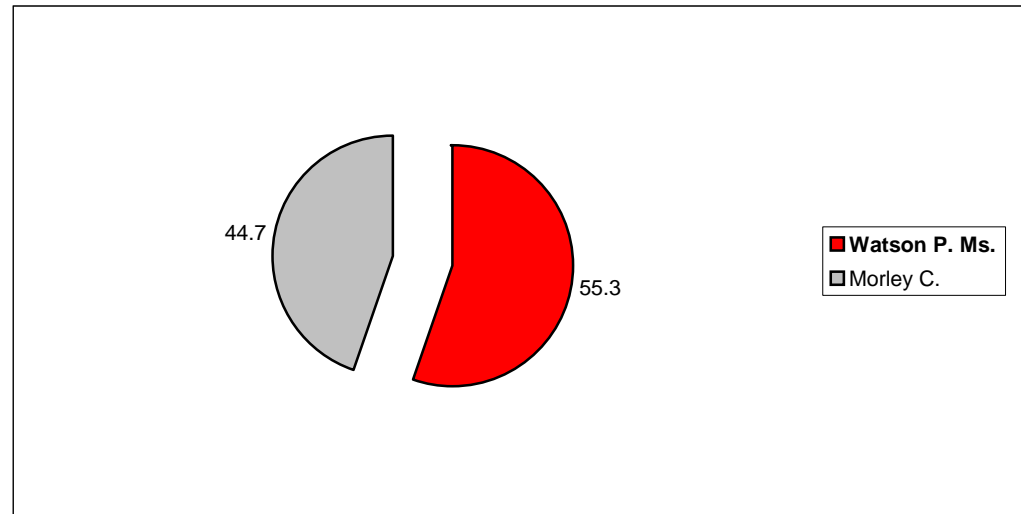

Electorate	8291
Turnout %	39.8
Seats	1

Hucknall (North)

			Vote	Share %
■ Watson P. Ms.	Lab	Elected	2,757	55.3
■ Morley C.	Ind	Not electec	2,227	44.7

Summary

Electorate	11,340
Turnout %	44
Seats	1

Kirkby-In-Ashfield (East)

			Vote	Share %
■ Booler S. Ms.	Lab	Elected	0	0

Summary

Electorate	6907
Turnout %	0
Seats	1

Kirkby-In-Ashfield (West)

			Vote	Share %
■ Ashley E.	Lab	Elected	0	0

Summary

Electorate	10267
Turnout %	0
Seats	1