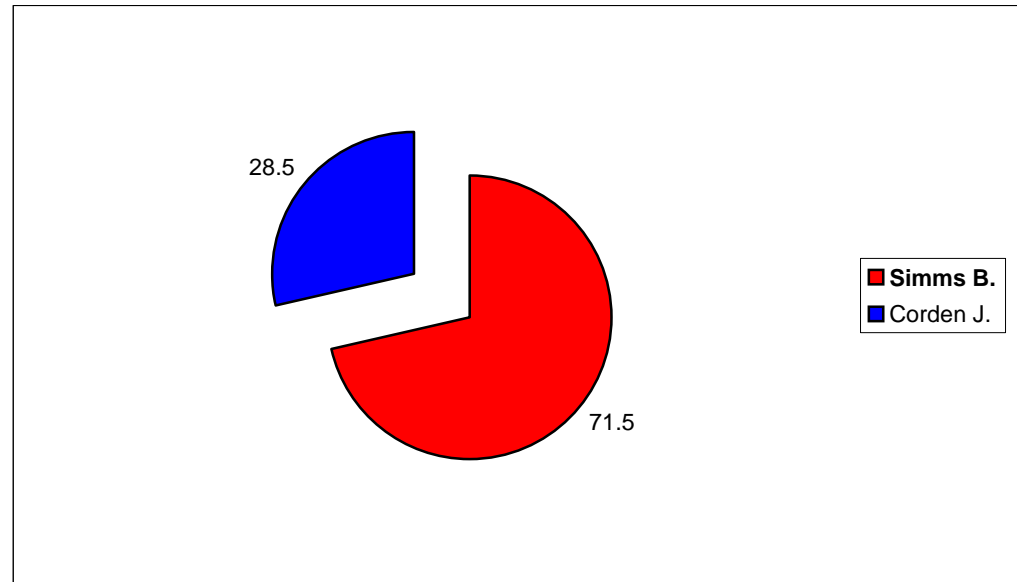

Basford

			Vote	Share %
■ Sharrard B. Ms.	Lab	Elected	0	0

Summary

Electorate	8352
Turnout %	0
Seats	1

Hucknall (East)

			Vote	Share %
■ Simms B.	Lab	Elected	2,362	71.5
■ Corden J.	Con	Not electec	940	28.5

Summary

Electorate	8291
Turnout %	39.8
Seats	1

Hucknall (North)

			Vote	Share %
■ Watson P. Ms.	Lab	Elected	2,757	55.3
■ Morley C.	Ind	Not electec	2,227	44.7

Summary

Electorate	11,340
Turnout %	44
Seats	1

Kirkby-In-Ashfield (East)