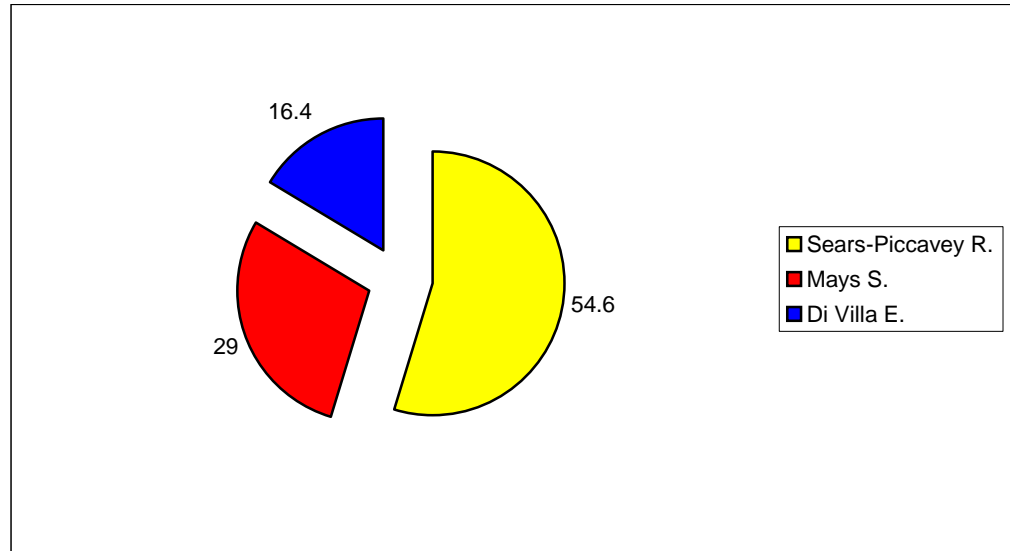

Underwood

			Vote	Share %
■ Sears-Piccavey R	LD	Elected	513	54.6
■ Mays S.	Lab	Not elected	273	29
■ Di Villa E.	Con	Not elected	154	16.4

Summary

Electorate	2304
Turnout %	41.6
Seats	1