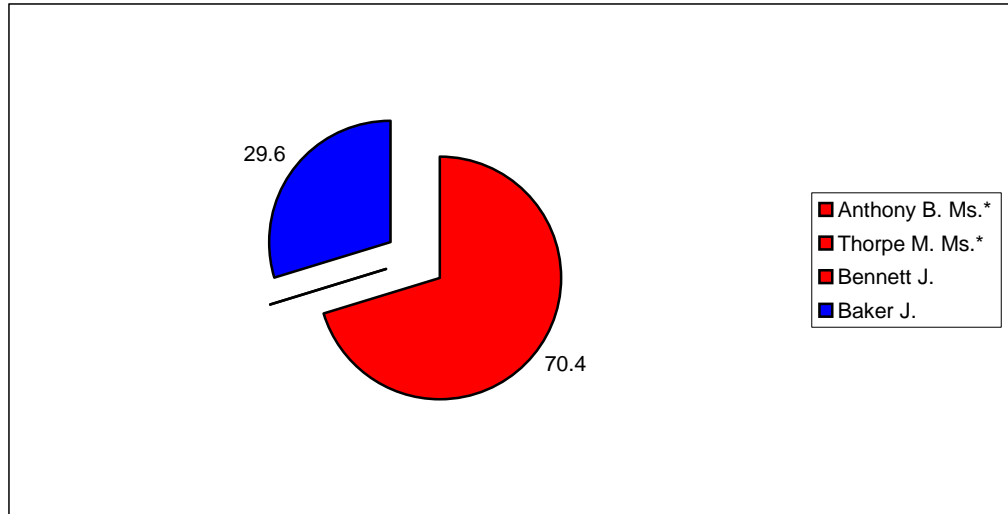

Sutton-In-Ashfield North

				Vote	Share %
■ Anthony B. Ms.*	Lab	Elected		1,205	70.4
■ Thorpe M. Ms.*	Lab	Elected		1,177	
■ Bennett J.	Lab	Elected		1,094	
■ Baker J.	Con	Not elected		506	29.6

Summary

Electorate	8228
Turnout %	21.6
Seats	3