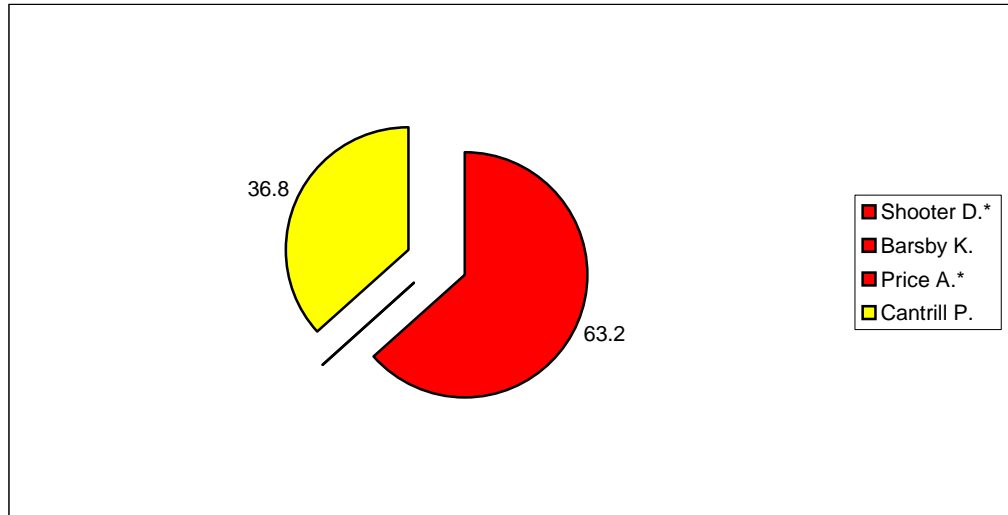

Summary

Electorate	8146
Turnout %	21.8
Seats	3