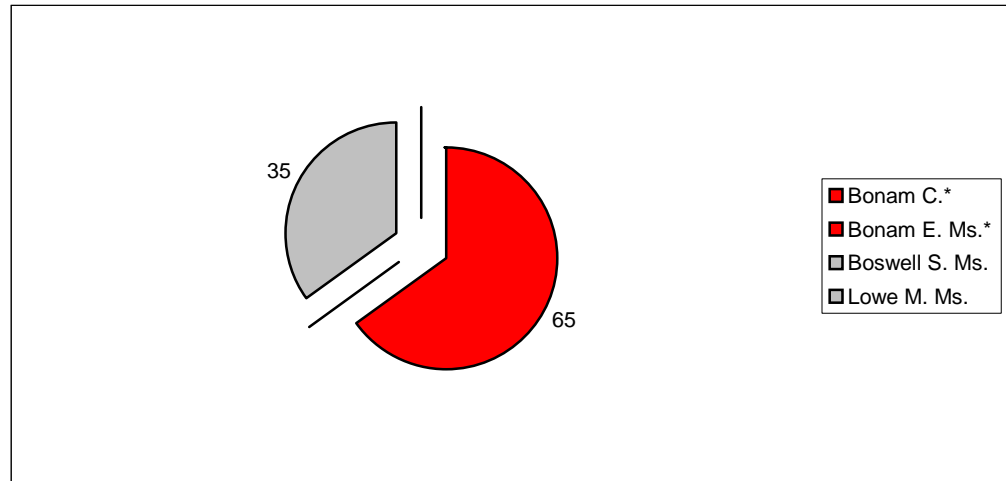

Summary

Electorate	4694
Turnout %	27.8
Seats	2