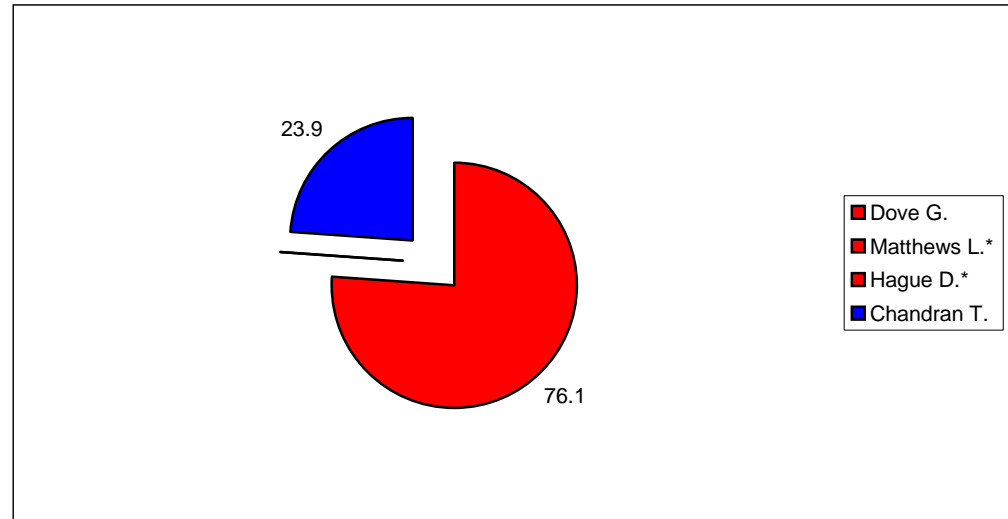

Sutton-In-Ashfield Central

			Vote	Share %
█ Dove G.	Lab	Elected	1,252	76.1
█ Matthews L.*	Lab	Elected	1,210	
█ Hague D.*	Lab	Elected	1,176	
█ Chandran T.	Con	Not elected	393	23.9

Summary

Electorate	8224
Turnout %	20.9
Seats	3

Sutton-In-Ashfield East

			Vote	Share %
█ Young D.*	Lab	Elected	0	
█ Barsby M. Ms.*	Lab	Elected	0	0
█ Parker D.*	Lab	Elected	0	

Summary

Electorate	7474
Turnout %	0
Seats	3