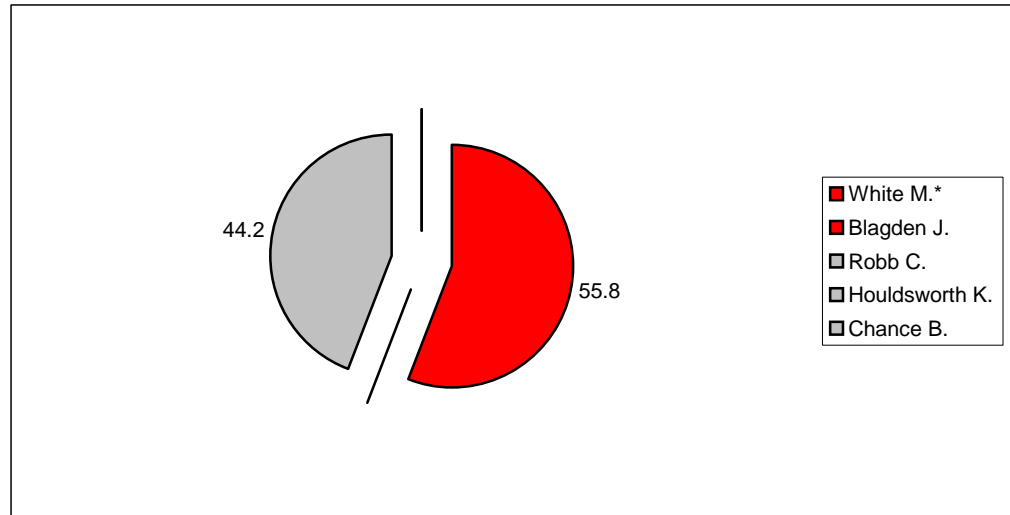

Hucknall Central

			Vote	Share %
White M.*	Lab	Elected	569	55.8
Blagden J.	Lab	Elected	557	
Robb C.	Ind	Not elected	451	44.2
Houldsworth K.	Ind	Not elected	418	
Chance B.	Ind	Not elected	413	

Summary

Electorate	5007
Turnout %	25.6
Seats	2