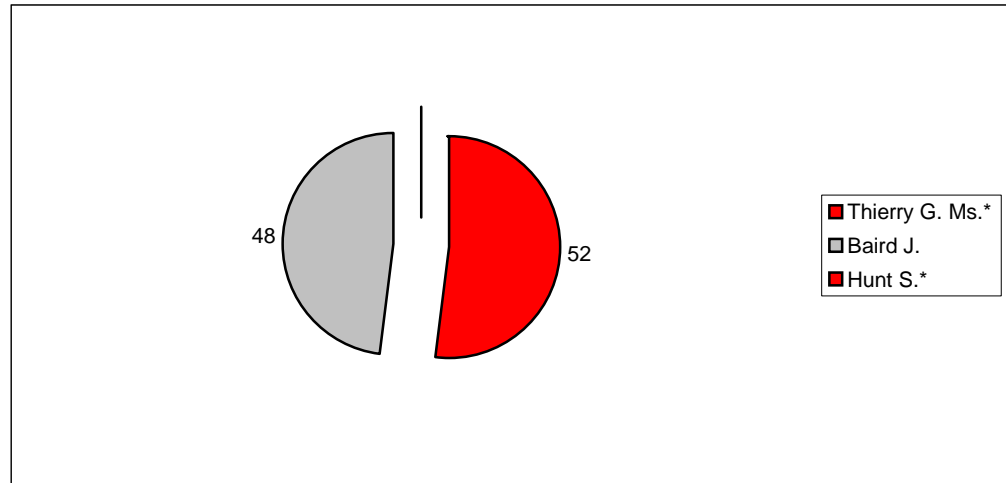

Summary

Electorate	7311
Turnout %	23
Seats	2

Selston

			Vote	Share %
■ Bonam C.*	Lab	Elected	843	65
■ Bonam E. Ms.*	Lab	Elected	822	
■ Boswell S. Ms.	Ind	Not elected	454	35
■ Lowe M. Ms.	Ind	Not elected	262	