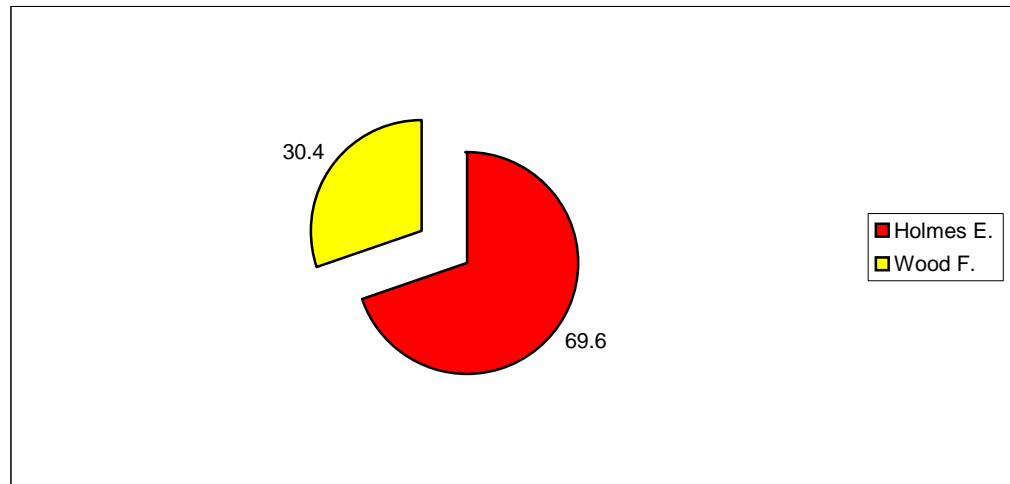

Hucknall West

		Vote	Share %
■ Knight J.*	Lab Elected	0	0
■ Baron C.*	Lab Elected	0	0

Summary

Electorate	7311
Turnout %	0
Seats	2

Jacksdale

		Vote	Share %
■ Holmes E.	Lab Elected	400	69.6
■ Wood F.	LD Not elected	175	30.4

Summary

Electorate	2583
Turnout %	23
Seats	1