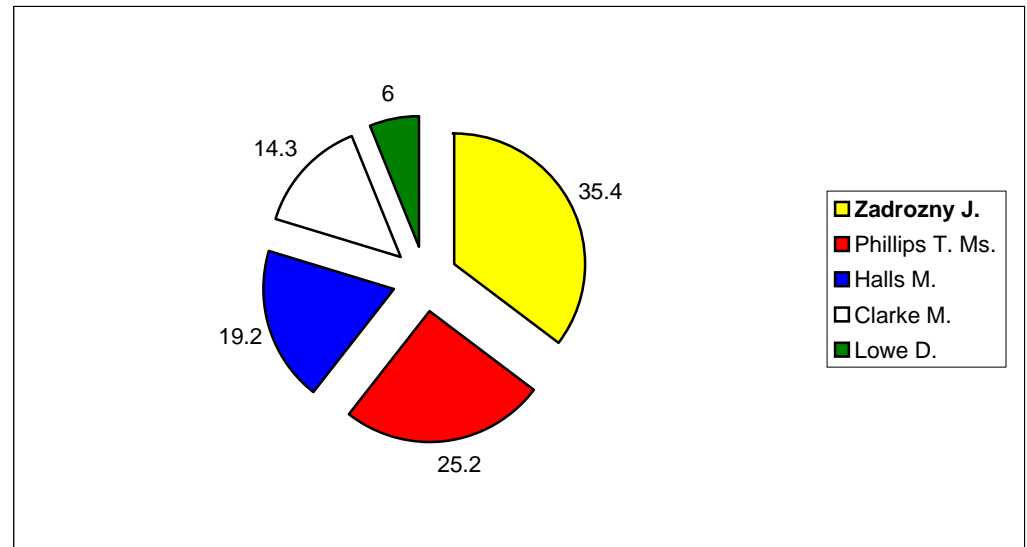

Summary

Electorate	8542
Turnout %	34.3
Seats	1