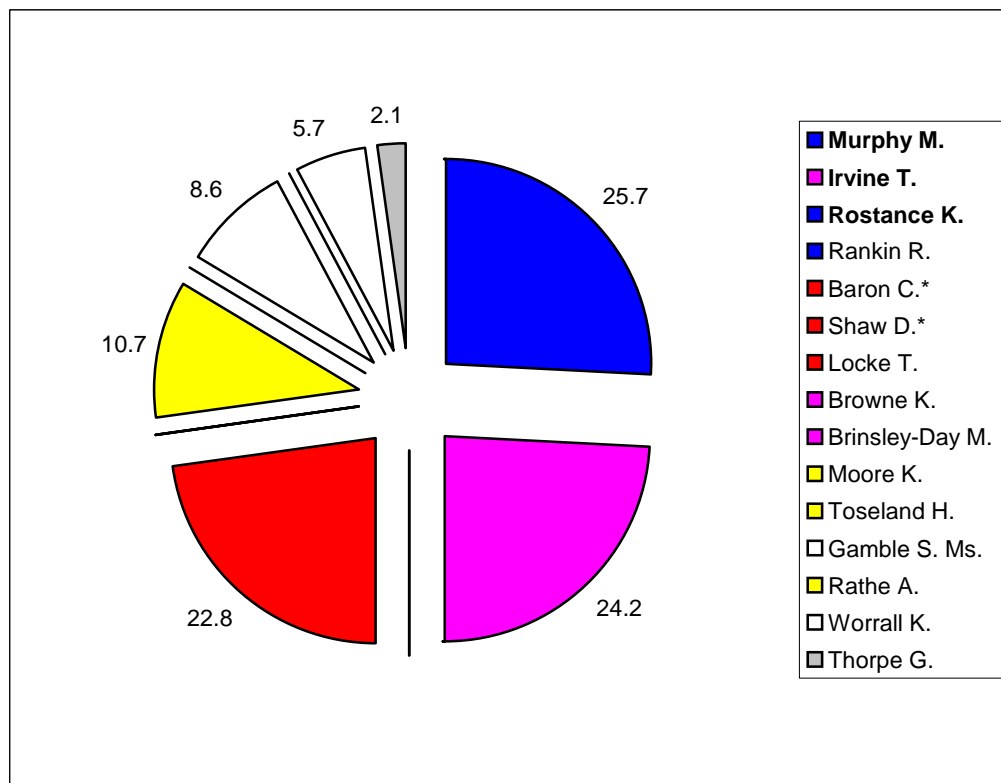

Hucknall

			Vote	Share %
Murphy M.	Con	Elected	2,690	25.7
Irvine T.	UKIP	Elected	2,541	24.2
Rostance K.	Con	Elected	2,519	
Rankin R.	Con	Not elected	2,498	
Baron C.*	Lab	Not elected	2,393	22.8
Shaw D.*	Lab	Not elected	2,258	
Locke T.	Lab	Not elected	2,213	
Browne K.	UKIP	Not elected	1,204	
Brinsley-Day M.	UKIP	Not elected	1,202	
Moore K.	LD	Not elected	1,125	10.7
Toseland H.	LD	Not elected	1,058	
Gamble S. Ms.	BNP	Not elected	905	8.6
Rathe A.	LD	Not elected	881	
Worrall K.	Edem	Not elected	602	5.7
Thorpe G.	Ind	Not elected	223	2.1

Summary

Electorate	23789
Turnout %	34.1
Seats	3

Kirkby In Ashfield North

			Vote	Share %
■ Knight J.*	Lab	Elected	842	26.4
Clarke M.	BNP	Not elected	722	22.6
■ Harvey W. Ms.	Ind	Not elected	597	18.7
■ Thornton J.	Con	Not elected	445	13.9
■ Grant M.	LD	Not elected	412	12.9
■ Spalding D.	Ind	Not elected	174	5.5