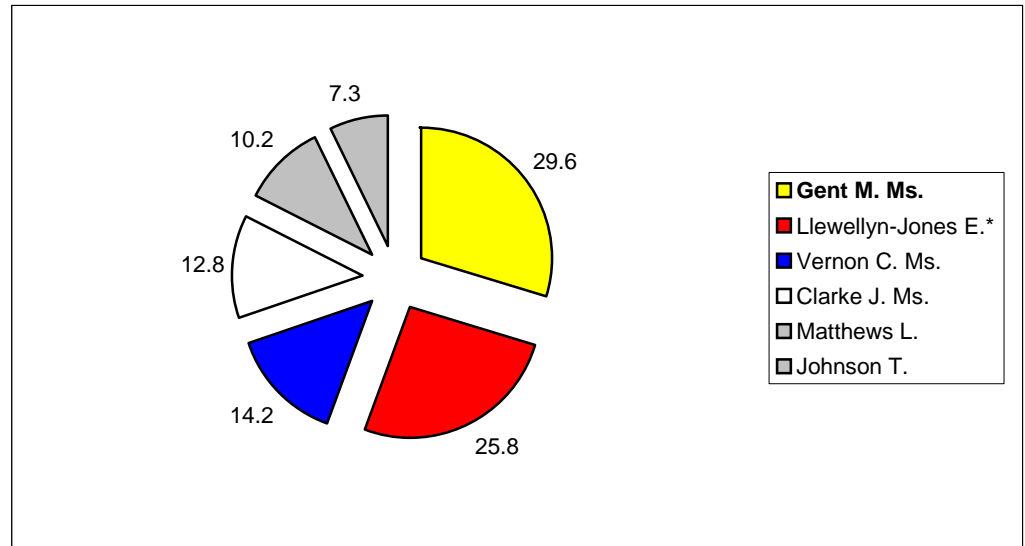

Summary

Electorate	8643
Turnout %	31.3
Seats	1