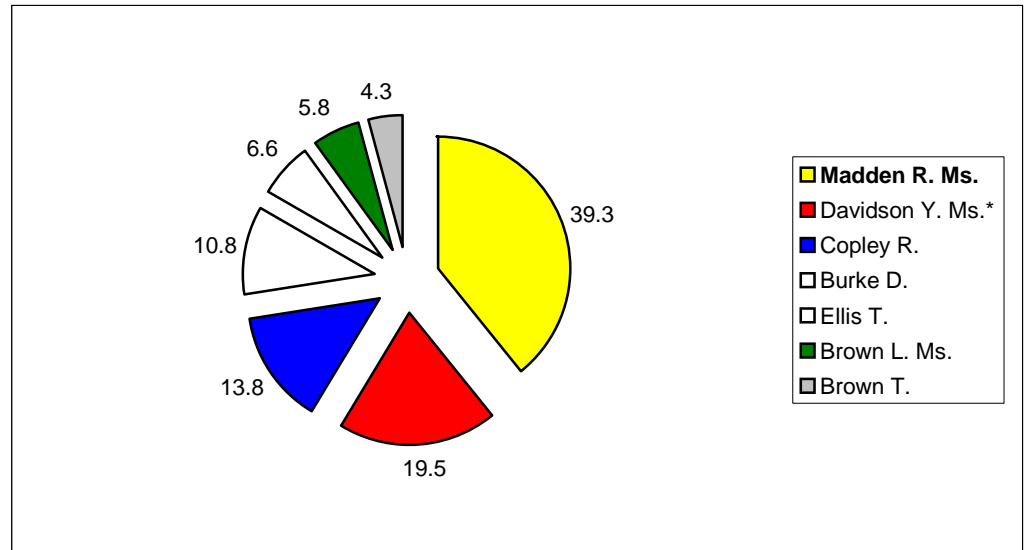

Summary

Electorate	11041
Turnout %	40.4
Seats	1