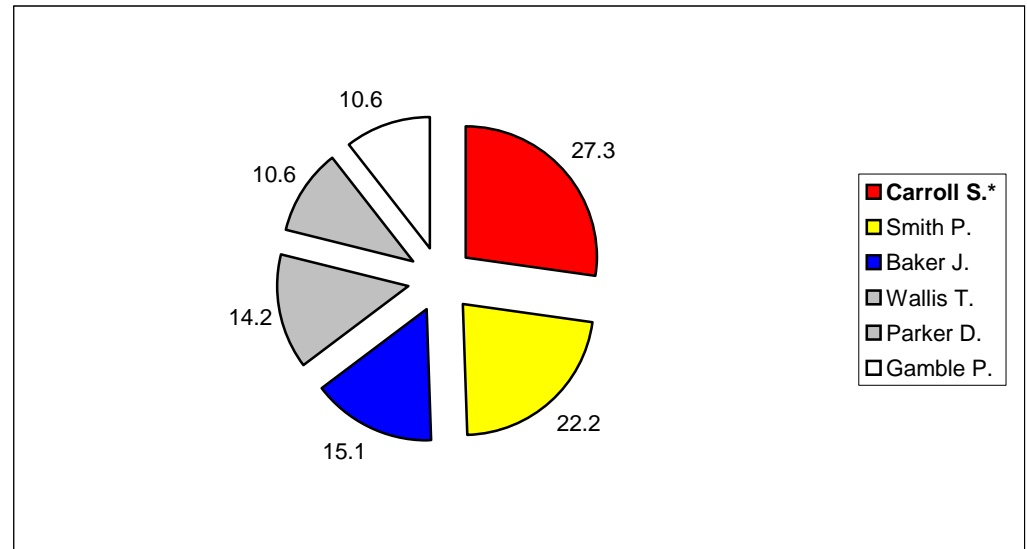

Sutton In Ashfield East

			Vote	Share %
■ Carroll S.*	Lab	Elected	772	27.3
■ Smith P.	LD	Not elected	628	22.2
■ Baker J.	Con	Not elected	426	15.1
■ Wallis T.	Ind	Not elected	401	14.2
Parker D.	Ind	Not elected	300	10.6
Gamble P.	BNP	Not elected	299	10.6

Summary

Electorate	8817
Turnout %	32
Seats	1