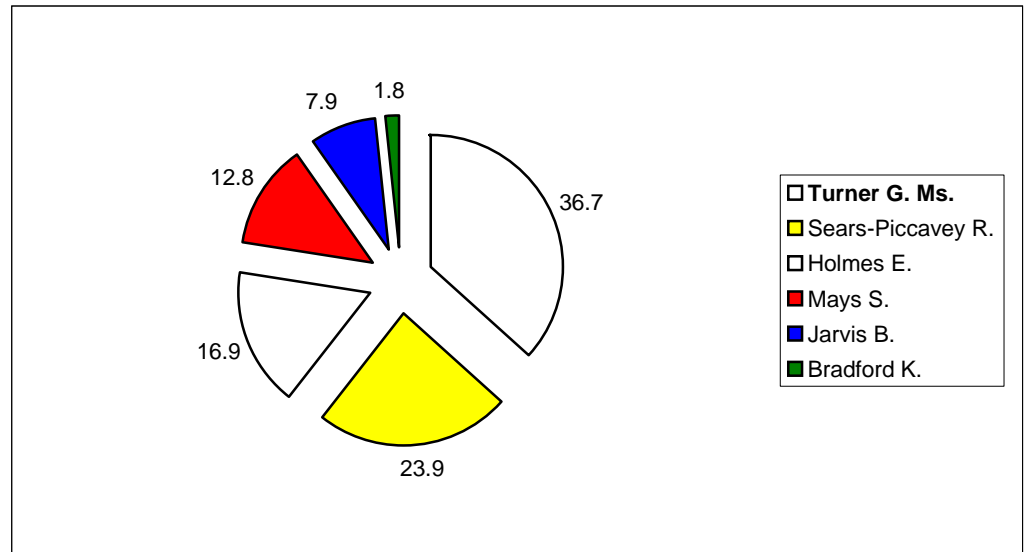

Summary

Electorate	11041
Turnout %	40.4
Seats	1

Selston

			Vote	Share %
Turner G. Ms.	Selston	Elected	1,593	36.7
Sears-Piccavey R.	LD	Not elected	1,037	23.9
Holmes E.	BNP	Not elected	734	16.9
Mays S.	Lab	Not elected	557	12.8
Jarvis B.	Con	Not elected	343	7.9
Bradford K.	Green	Not elected	79	1.8

Summary

Electorate	10006
Turnout %	43.4
Seats	1

Sutton In Ashfield Central

			Vote	Share %
Gent M. Ms.	LD	Elected	801	29.6
Llewellyn-Jones E.*	Lab	Not elected	696	25.8
Vernon C. Ms.	Con	Not elected	384	14.2
Clarke J. Ms.	BNP	Not elected	347	12.8
Matthews L.	Ind	Not elected	276	10.2
Johnson T.	Ind	Not elected	198	7.3