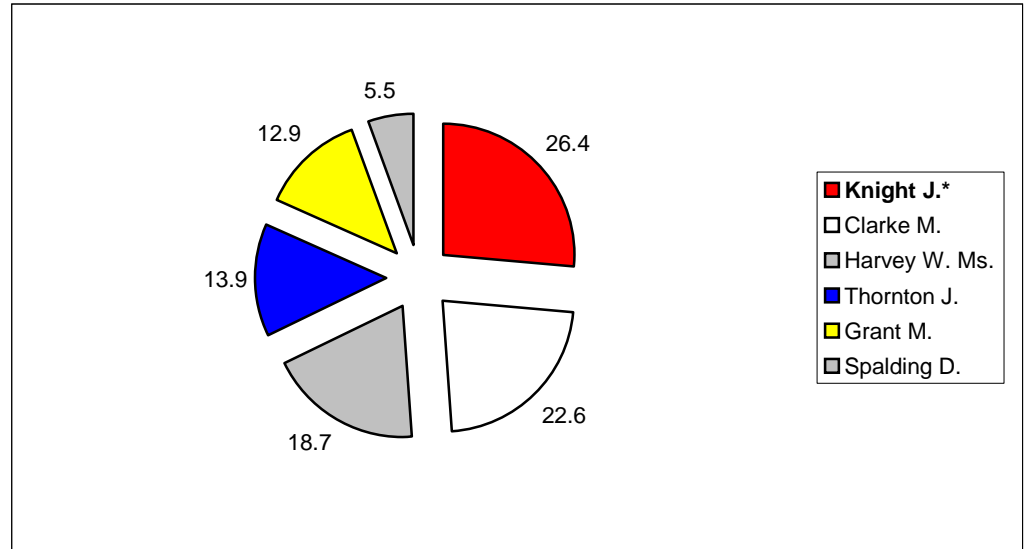

Summary

Electorate	23789
Turnout %	34.1
Seats	3

Kirkby In Ashfield North

			Vote	Share %
■ Knight J.*	Lab	Elected	842	26.4
Clarke M.	BNP	Not elected	722	22.6
■ Harvey W. Ms.	Ind	Not elected	597	18.7
■ Thornton J.	Con	Not elected	445	13.9
■ Grant M.	LD	Not elected	412	12.9
■ Spalding D.	Ind	Not elected	174	5.5

Summary

Electorate	10208
Turnout %	31.3
Seats	1

Kirkby In Ashfield South

			Vote	Share %
■ Madden R. Ms.	LD	Elected	1,752	39.3
■ Davidson Y. Ms.*	Lab	Not elected	868	19.5
■ Copley R.	Con	Not elected	614	13.8
Burke D.	BNP	Not elected	482	10.8
Ellis T.	Edem	Not elected	295	6.6
■ Brown L. Ms.	Green	Not elected	257	5.8
■ Brown T.	Ind	Not elected	191	4.3